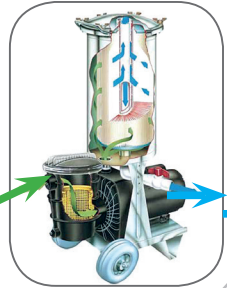

MANUAL VACUUM WITH INTEGRATED FILTRATION

Quick Vac' Filter

Perfect for all types of pools!

The Quick Vac' Filter system pulls hair, sand, debris, algae... in through its filter cartridge and discharges clean water back into the pool.

The Quick Vac' Filter comes complete with stainless steel tank, filter cartridge, trolley and high pressure pump, 25m floating hose, 3m power cable, universal hose adapter, and a 48 cm Fairlock mop head.

How the Quick Vac' Filter is environmentally friendly?

The Quick Vac' Filter filters water directly into its tank and then returns clean and clear water back to the pool, thus avoids wasting water.

*See our terms and conditions

TECHNICAL DATA	Quick Vac' filter level 1	Quick Vac' filter level 2	Quick Vac' filter level 3
Suction power	20 m3/h	20 m3/h	20 m3/h
Cleaning surface	Up to 300 m ²	Up to 500 m ²	Up to 700 m ²
Cable length	3 m	3 m	3 m
Weight (out of water)	35 kg	45 kg	55 kg
Pump (wattage)	736	736	736
Filtration (microns)	Pleated cartridge 10 μ	Pleated cartridge 10 μ	Pleated cartridge 10 μ
Filtration capacity	6 kg of sand	12 kg of sand	18 kg of sand
Chassis/trolley	Stainless steel	Stainless steel	Stainless steel
Alimentation	220 V	220 V	220 V