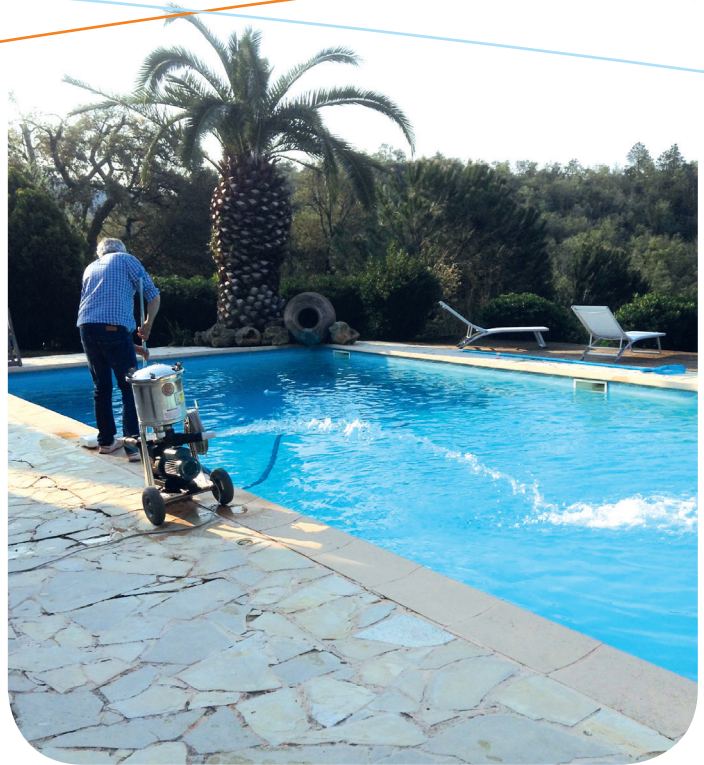

**Sucks filters
and returns clean
water!**

Quick Vac Filter Range

**Quick
vac'
Filter**

- 3 models
- Trolley

- 2 wheels
- 1 filtration cartridge

www.myhexagone.com

+33 (0)1 34 34 11 55

Commercial swimming pool cleaning solution

MANUAL VACUUM WITH INTEGRATED FILTRATION

Quick Vac' Filter

Perfect for all types of pools!

The Quick Vac' Filter system pulls hair, sand, debris, algae... in through its filter cartridge and discharges clean water back into the pool.

The Quick Vac' Filter comes complete with stainless steel tank, filter cartridge, trolley and high pressure pump, 25m floating hose, 3m power cable, universal hose adapter, and a 48 cm Fairlock mop head.

How the Quick Vac' Filter is environmentally friendly?

The Quick Vac' Filter filters water directly into its tank and then returns clean and clear water back to the pool, thus avoids wasting water.

*See our terms and conditions