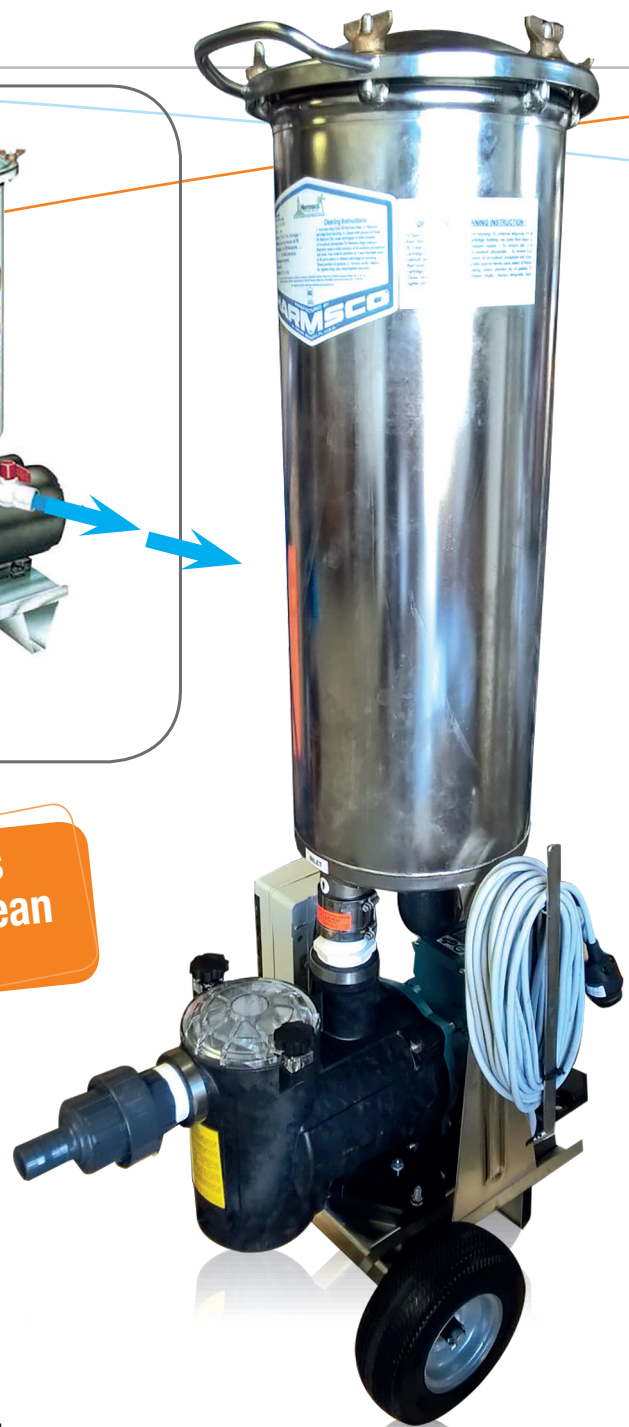

**Sucks filters
and returns clean
water!**

Quick Vac Filter Range

**Quick
vac'
Filter**

- 3 models
- Trolley

- 2 wheels
- 1 filtration cartridge

www.myhexagone.com

+33 (0)1 34 34 11 55

Commercial swimming pool cleaning solution

MANUAL VACUUM WITH INTEGRATED FILTRATION

Quick Vac' Filter

Perfect for all types of pools!

The Quick Vac' Filter system pulls hair, sand, debris, algae... in through its filter cartridge and discharges clean water back into the pool.

The Quick Vac' Filter comes complete with stainless steel tank, filter cartridge, trolley and high pressure pump, 25m floating hose, 3m power cable, universal hose adapter, and a 48 cm Fairlock mop head.

TECHNICAL DATA	Quick Vac' filter level 1	Quick Vac' filter level 2	Quick Vac' filter level 3
Suction power	20 m3/h	20 m3/h	20 m3/h
Cleaning surface	Up to 300 m ²	Up to 500 m ²	Up to 700 m ²
Cable length	3 m	3 m	3 m
Weight (out of water)	35 kg	45 kg	55 kg
Pump (wattage)	736	736	736
Filtration (microns)	Pleated cartridge 10 μ	Pleated cartridge 10 μ	Pleated cartridge 10 μ
Filtration capacity	6 kg of sand	12 kg of sand	18 kg of sand
Chassis/trolley	Stainless steel	Stainless steel	Stainless steel
Alimentation	220 V	220 V	220 V